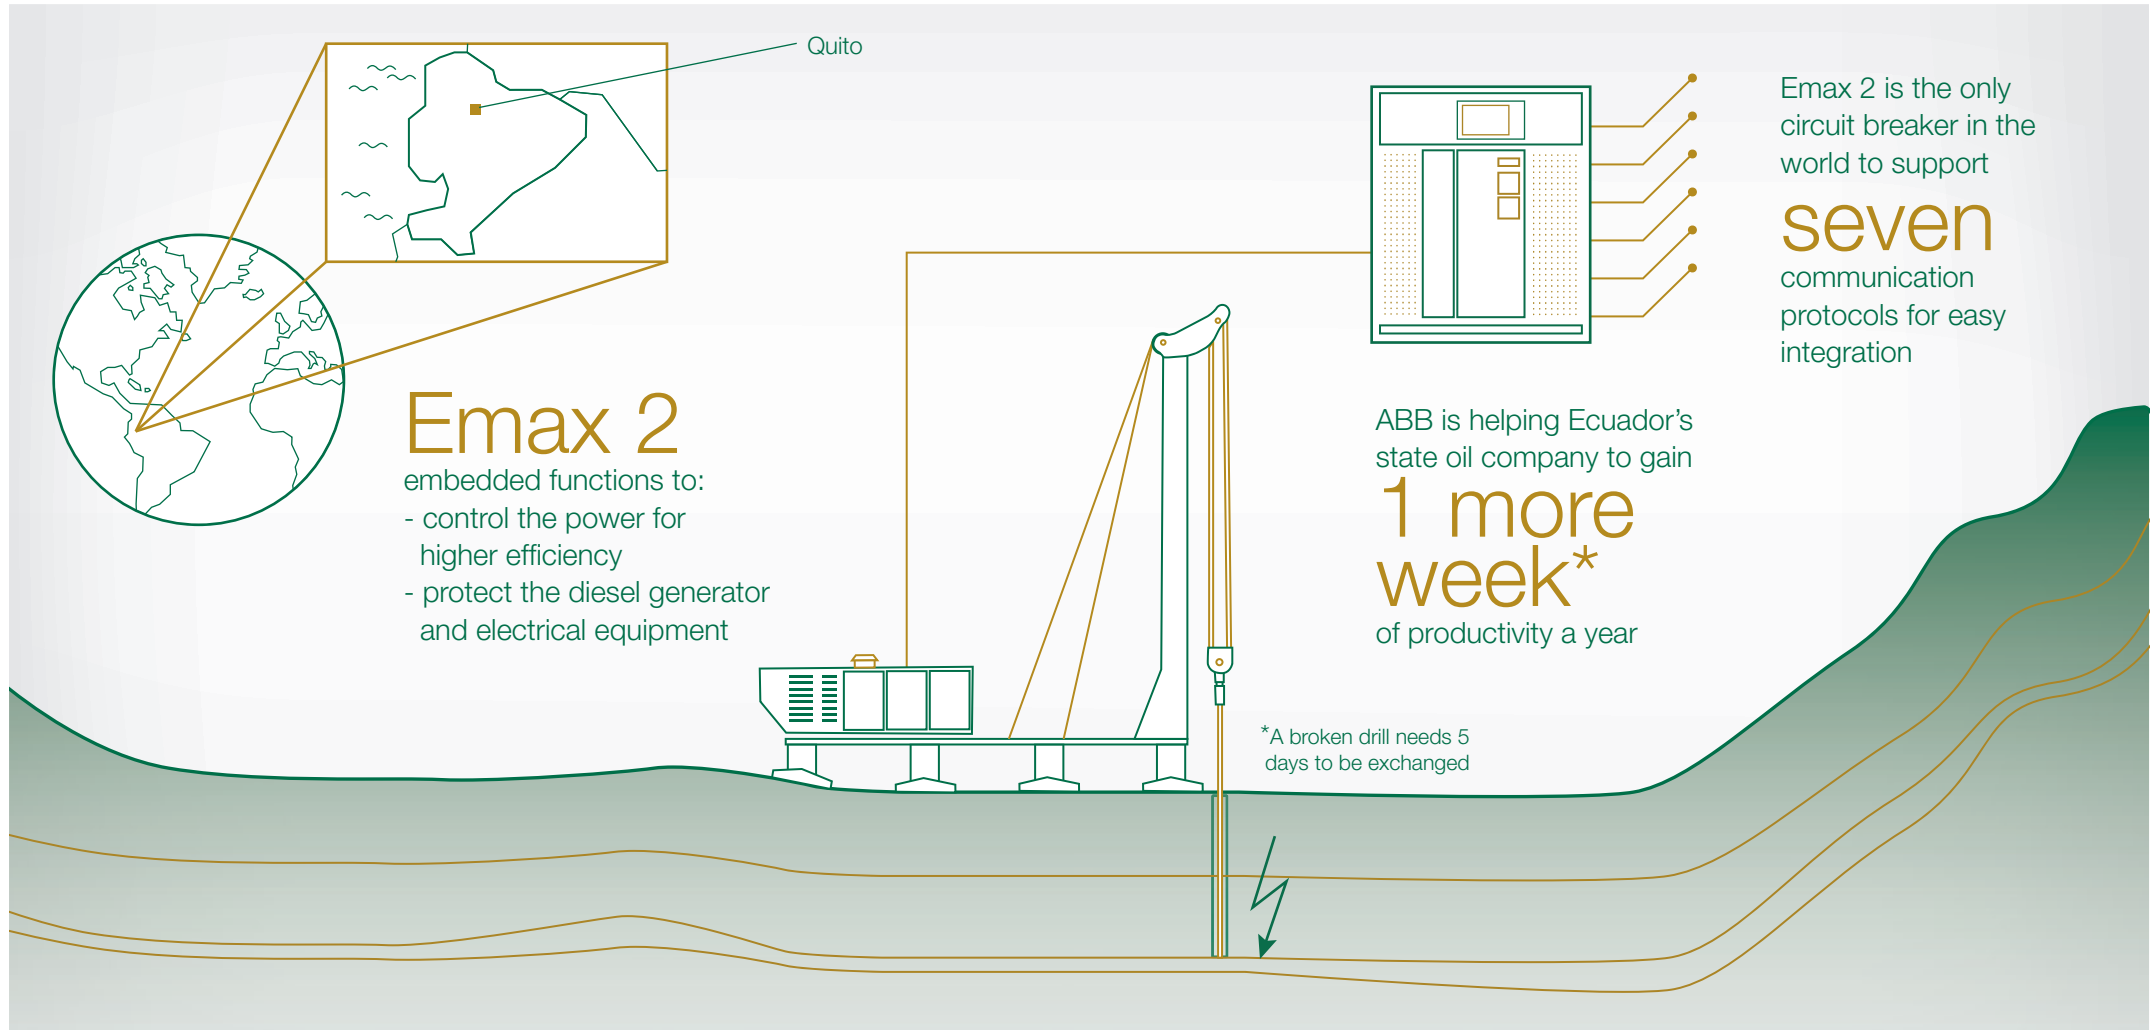

# ABB's unique circuit-breaker with power control function to cut downtime for Ecuador's state oil company

Power and productivity  
for a better world™