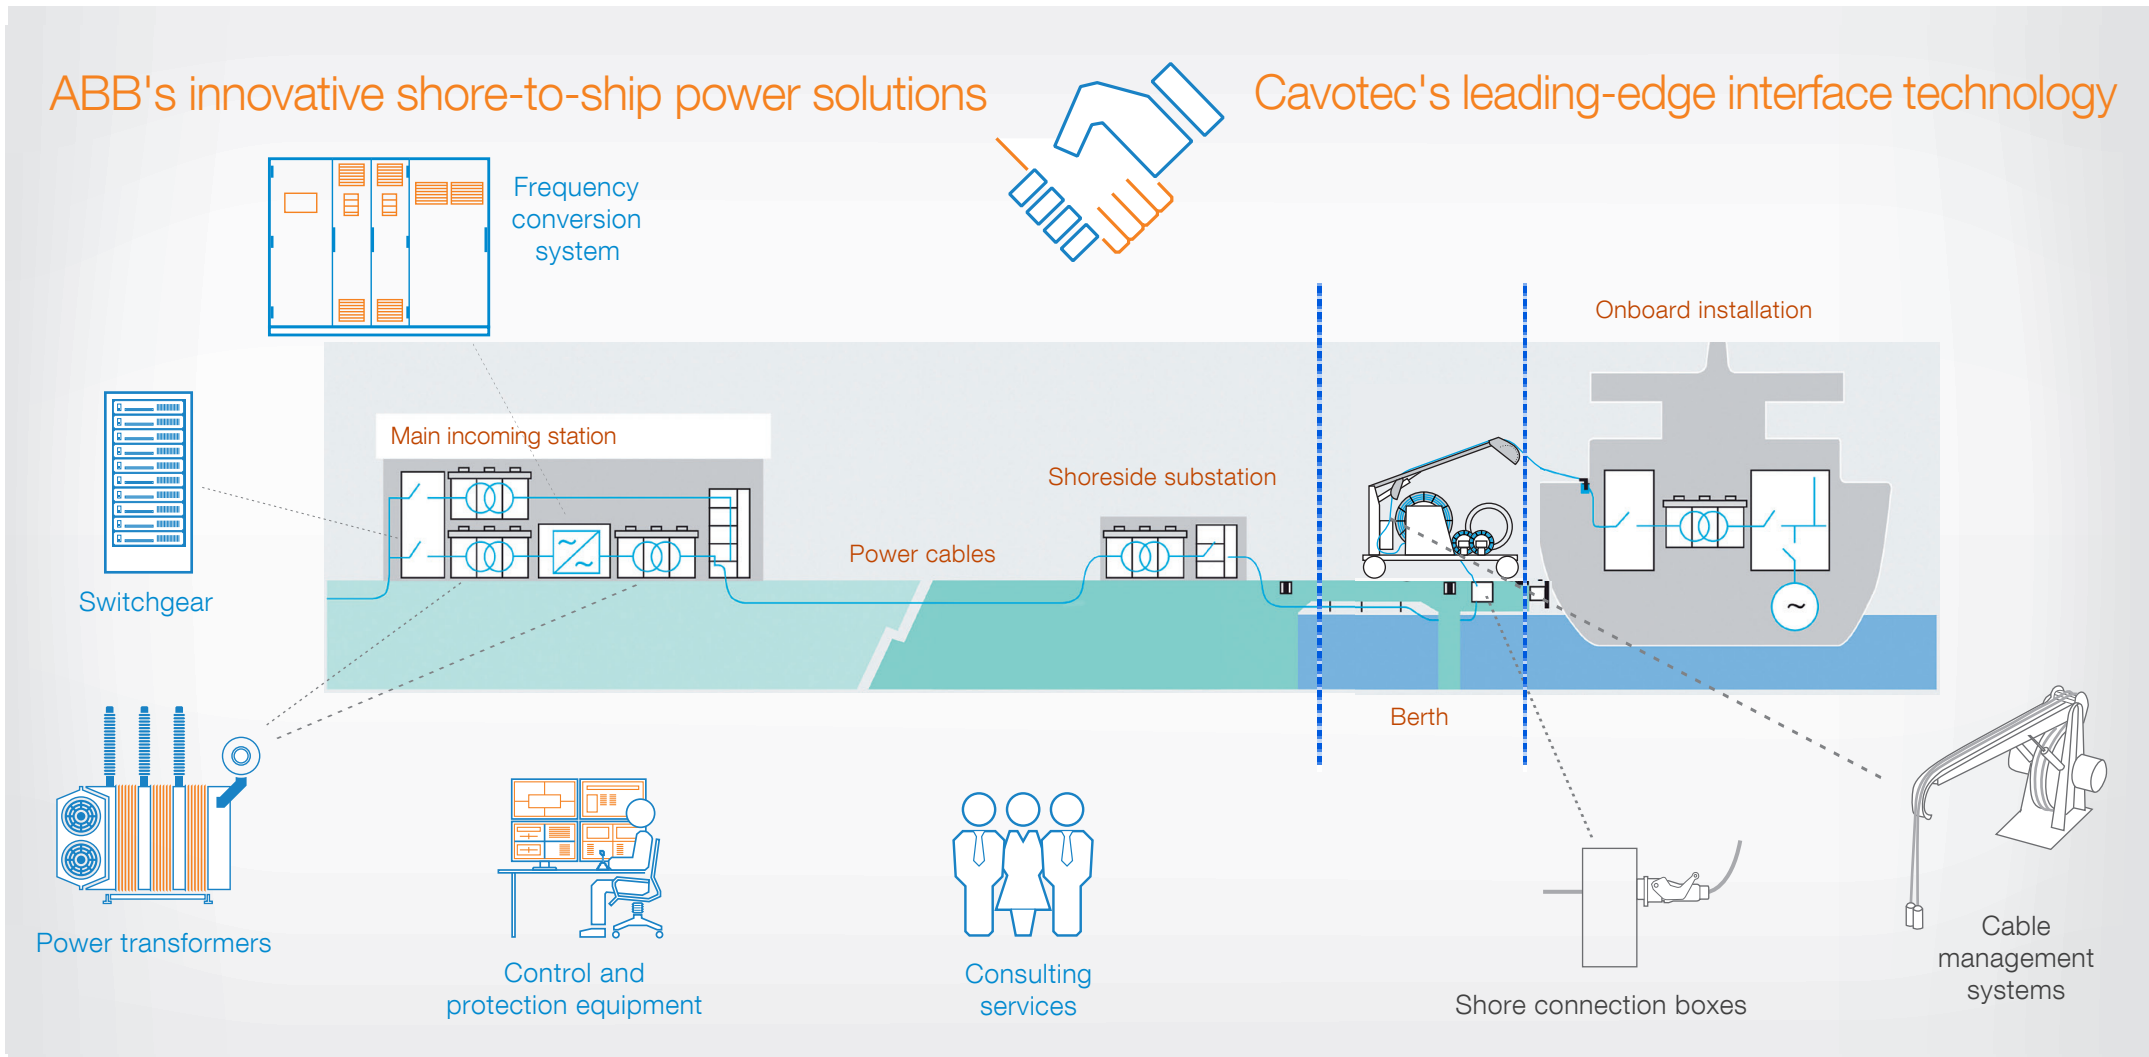

# Shore-to-ship power solutions

## Making ports greener

ABB's innovative shore-to-ship power solutions

Cavotec's leading-edge interface technology

Power and productivity  
for a better world™