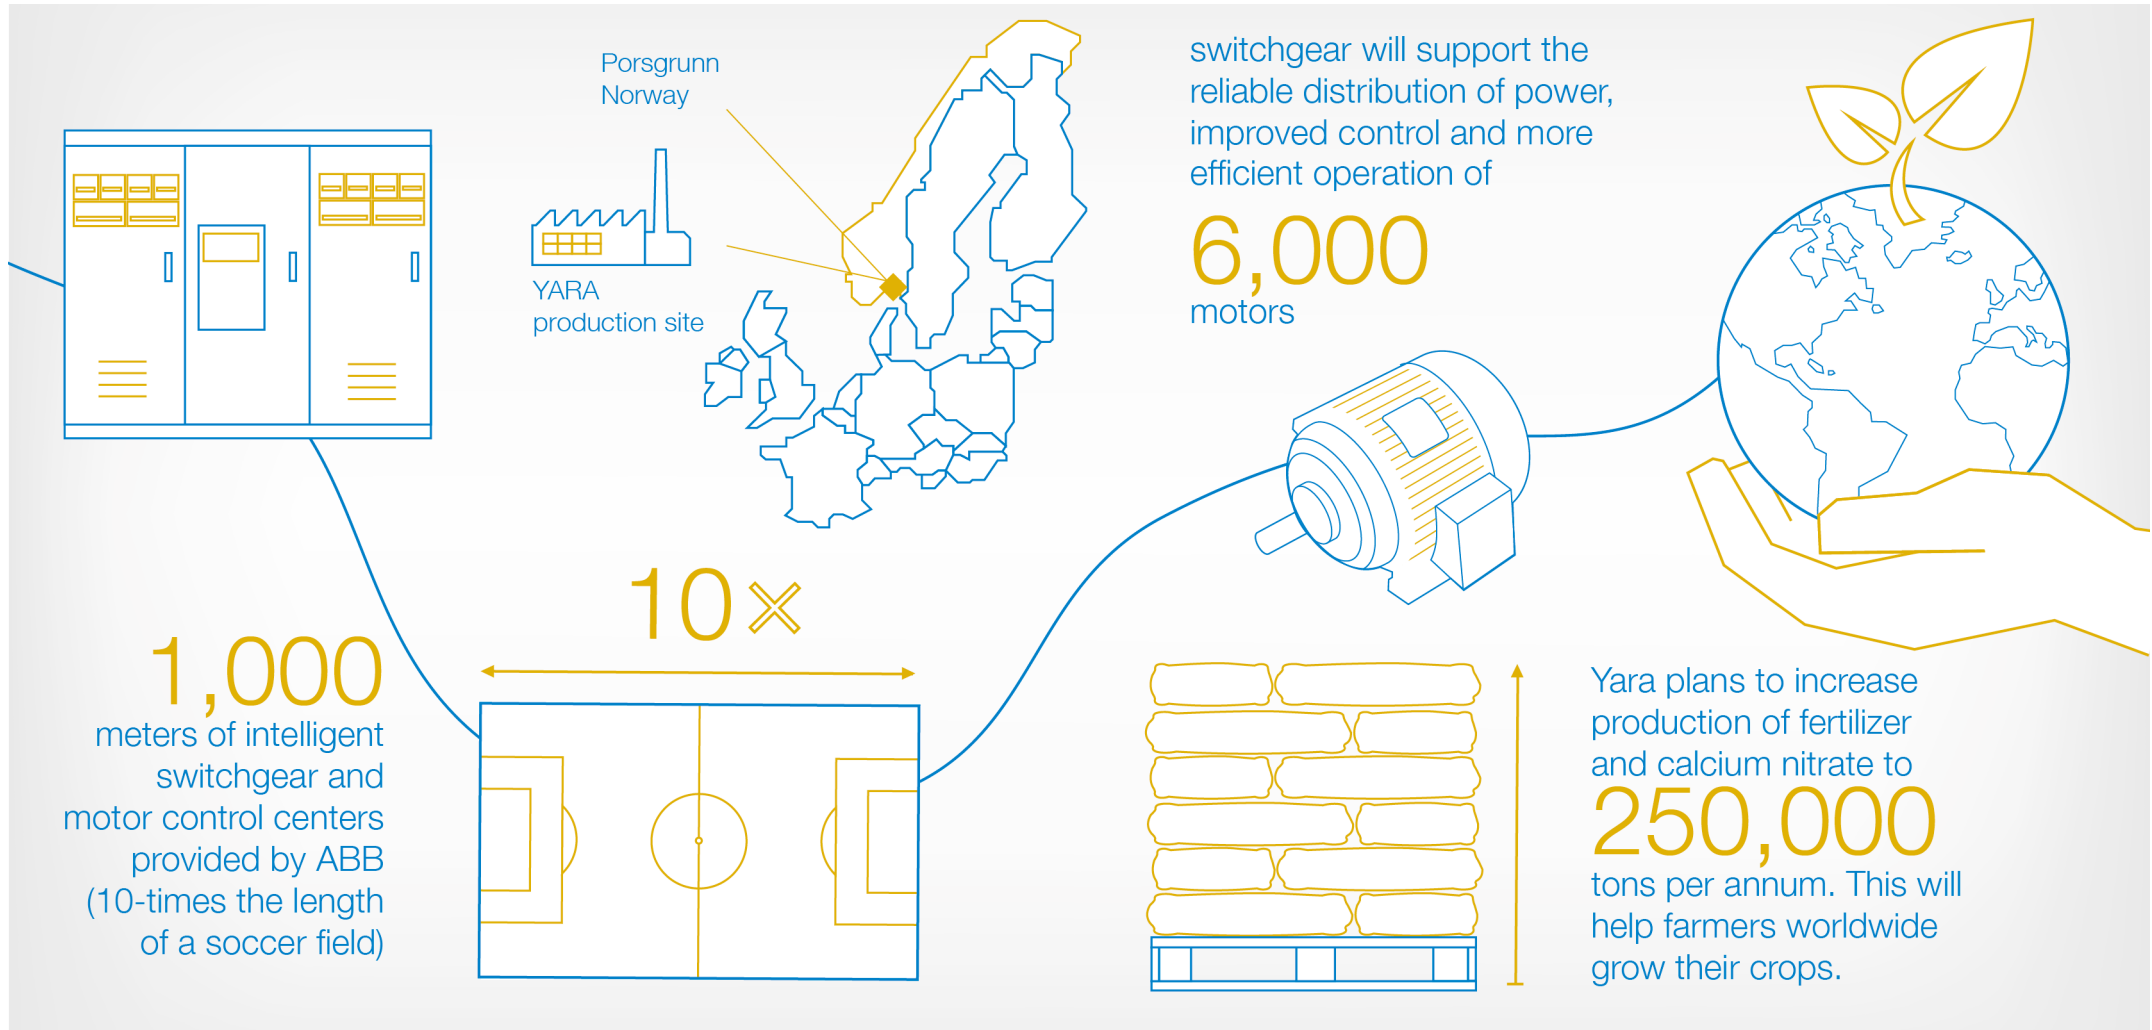

One kilometer of intelligent MNS® switchgear* improves distribution, reliability and control for leading global fertilizer company, Yara

*if stood end to end